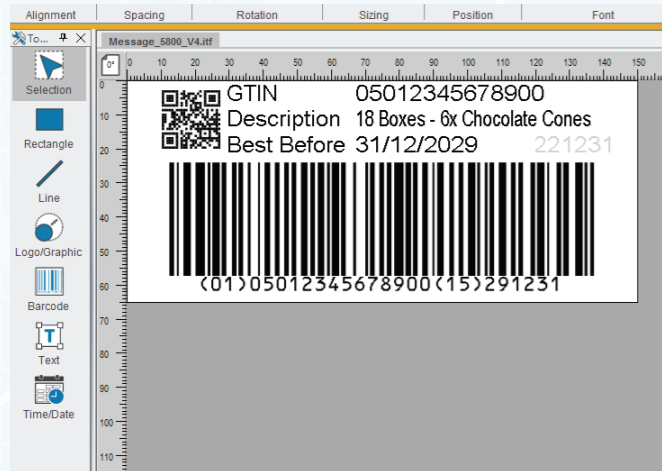

Key features

Message Design

Centrally design simple and complex messages that are compliant with regulations in a single user interface.