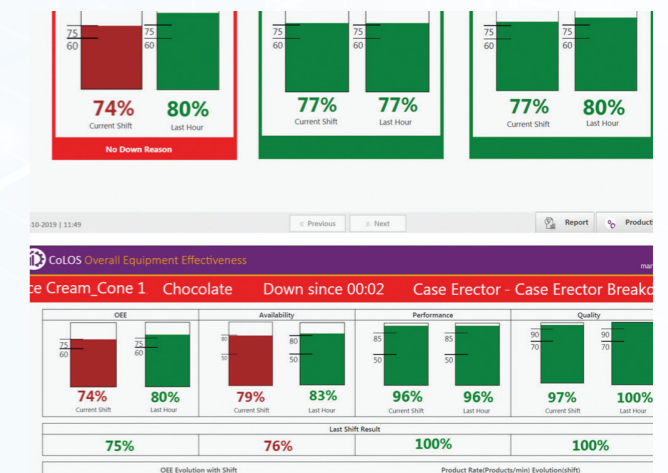

Centrally design simple and complex messages that are compliant with regulations in a single user interface.

Printer Performance

Gain complete visibility to printers performance for view faults, warnings and generate reports for quick analysis and decision making.

Design Control

Control approval workflows and security of the message designs.

Mark & Read

Print, check, verify and inspect the messages, codes, products and packaging material for defects and defaults.

Data Management

Auto populate messages with SKU details and data from EPR master product table.

Overall Equipment Effectiveness (OEE)

Collect data from all the devices on the line including printers, scanners, cameras, PLC, Data systems etc. to create comprehensive reports on production and performance.