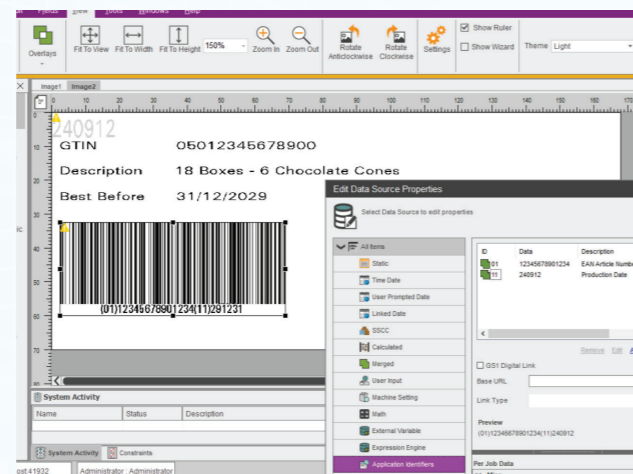

Centrally design simple and complex messages that are compliant with regulations in a single user interface.

Printer Performance

Gain complete visibility to printers performance for view faults, warnings and generate reports for quick analysis and decision making.

Design Control

Control approval workflows and security of the message designs.

Mark & Read

Print, check, verify and inspect the messages, codes, products and packaging material for defects and defaults.

Data Management

Auto populate messages with SKU details and data from EPR master product table.

Overall Equipment Effectiveness (OEE)

Collect data from all the devices on the line including printers, scanners, cameras, PLC, Data systems etc. to create comprehensive reports on production and performance.