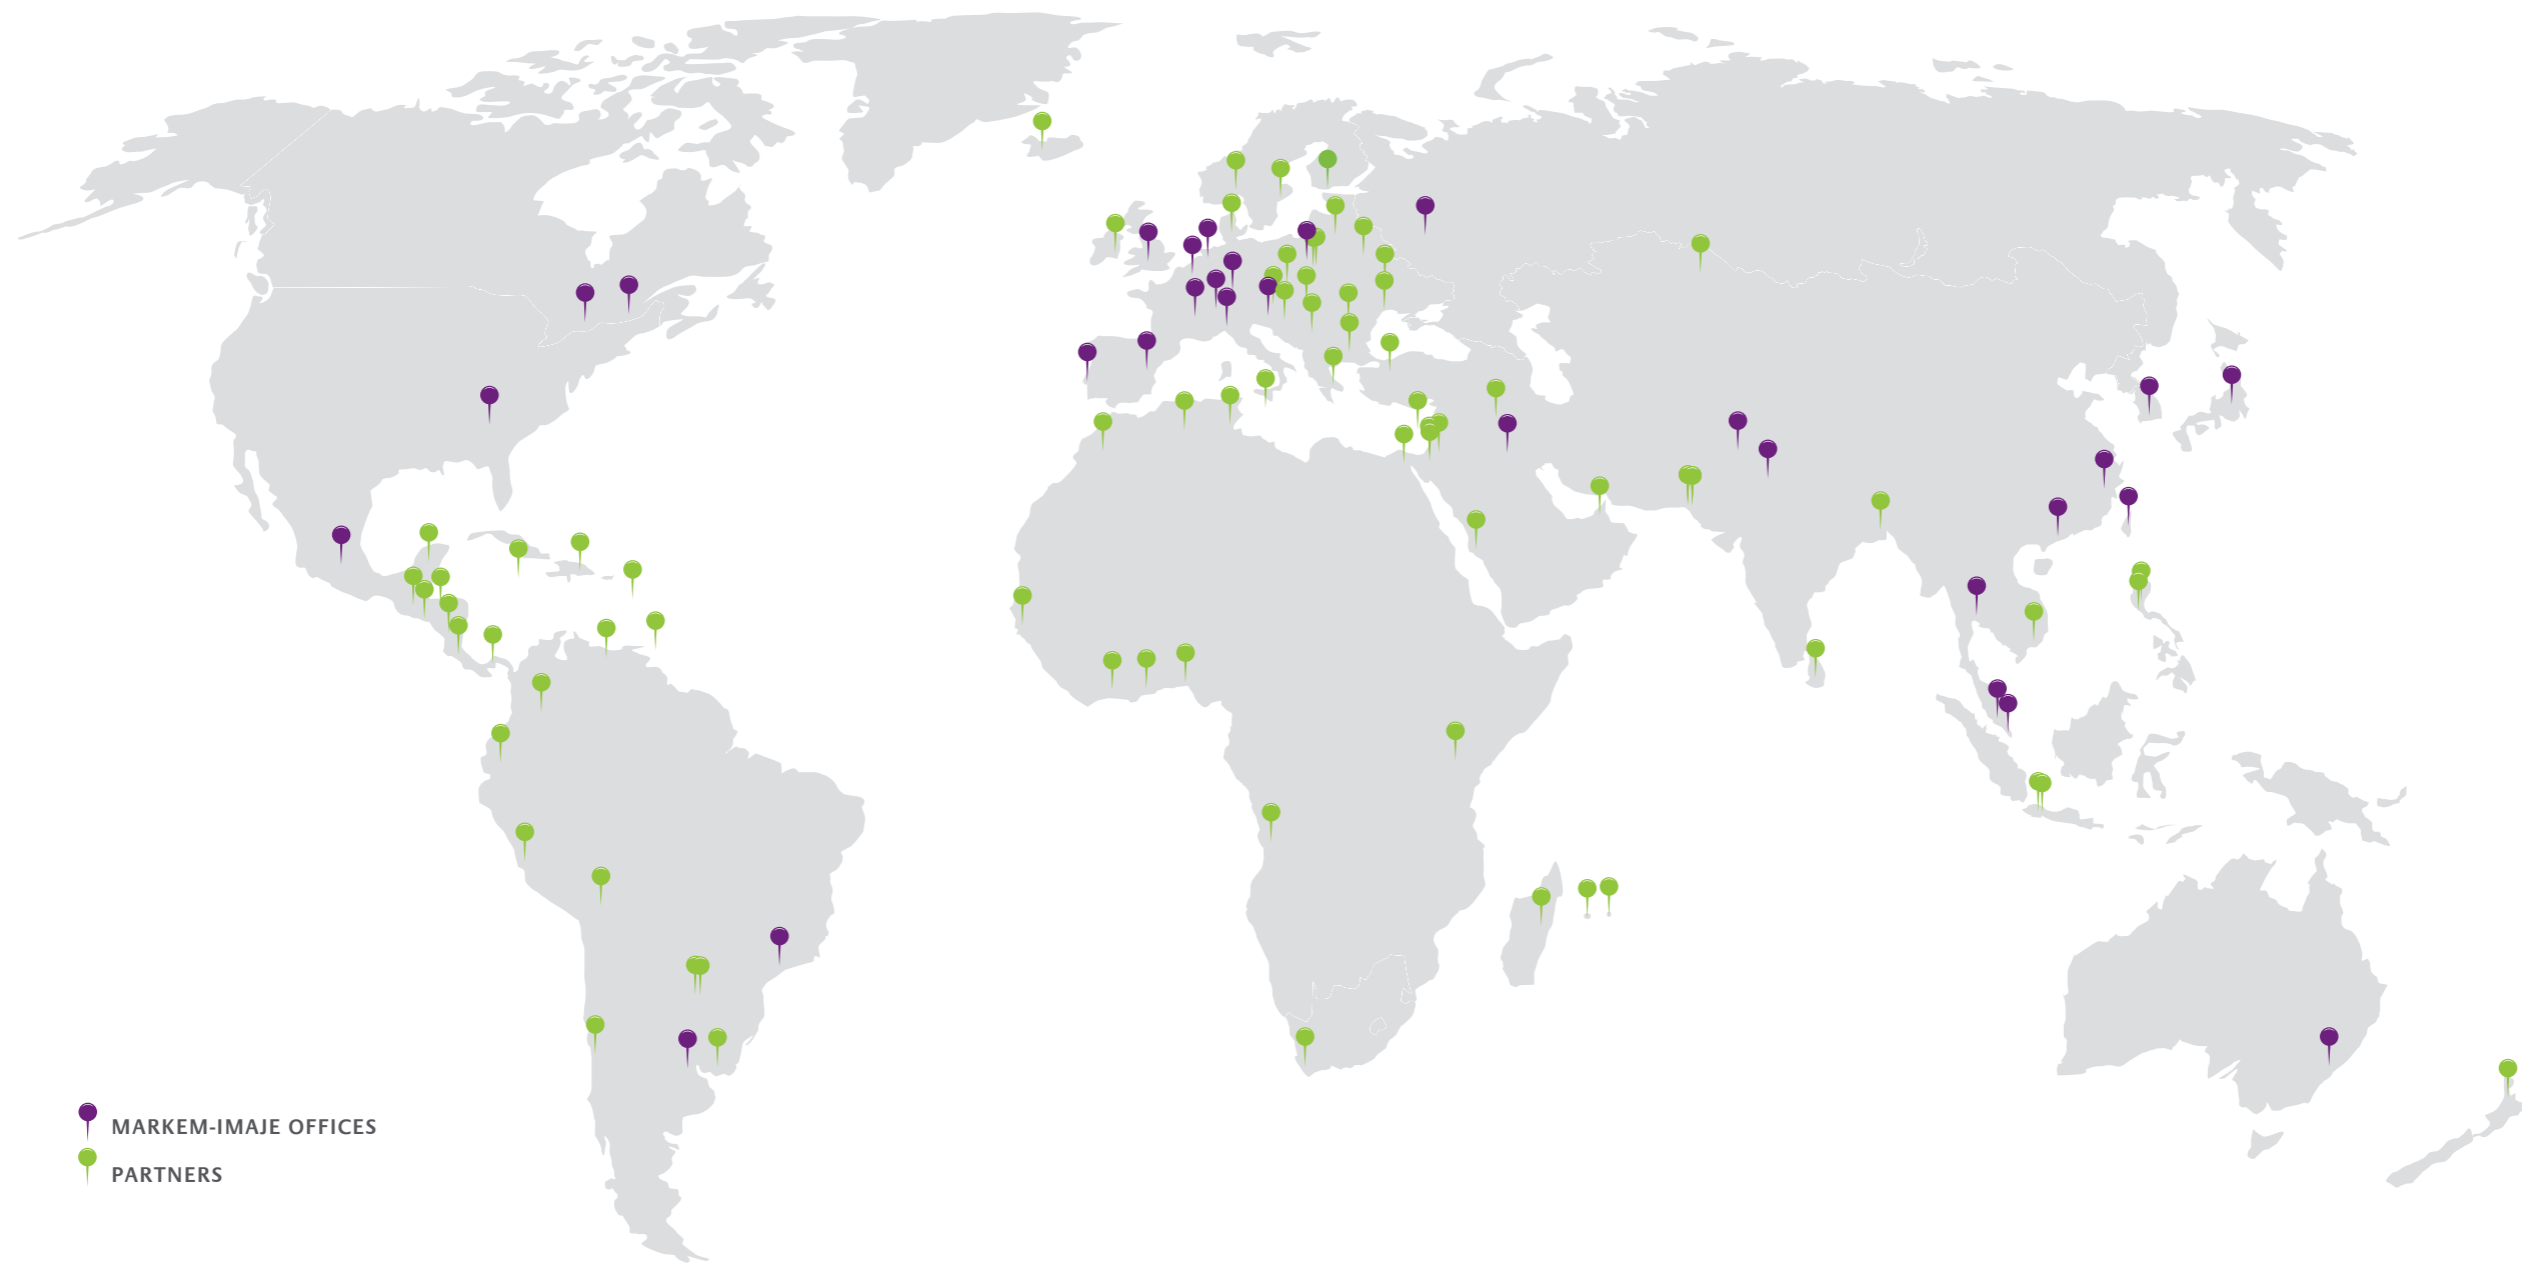

About Markem-Imaje

Markem-Imaje, a wholly owned subsidiary of Dover Corporation, connects products and protects brands through intelligent identification, traceability and consumer engagement solutions. We offer the industry's most comprehensive range of marking and coding systems seamlessly integrated with trusted software, services and consumables. Over 50,000 customers worldwide partner with us to help them unlock the power of information in codes.

With decades of proven expertise provided through the most extensive global network, we empower our customers to optimize supply chain efficiencies, achieve sustainability and compliance objectives, keep products safe and engage their consumers. This is intelligence, beyond the mark.

CoLOS® V7 is for Windows 10 32/64bit, Windows 11 64 bit, Server 2012/2016/2019/2022 64 bit
Minimum system requirements: 3GB RAM, Intel 2.6 GHz (multicore CPU preferred), 5GB free hard disk space
Production UI Browser Firefox 120.0 and onwards/Chrome 110 and onwards/Edge 110 and onwards

We reserve the right to amend the design and/or specifications of our products without notice.
© 2026 Markem-Imaje, a Dover Company. MARKEM-IMAJE and the MI MARKEM-IMAJE Logo, and CoLOS are registered trademarks of Dover Europe Sàrl in the United States, the European Union and various other countries. Photos: Ginko, iStock - A1

9, rue Gaspard Monge - B.P. 110
26501 Bourg-lès-Valence Cedex France
+33 (0) 4 75 75 55 00
markem-imaje.com