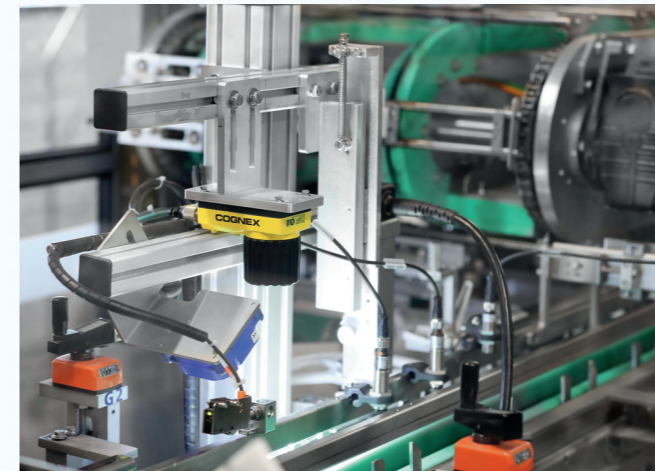

Design Control

Control approval workflows and security of the message designs.